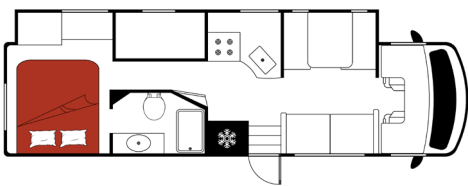

Class A Family Sleeper (AF)

 **DAY**

 **NIGHT**

*The above drawings and floorplans are examples only. Sleeping capacities do not mean like number of adults or full size teenagers can be accommodated comfortably.

The features, bed sizes, and amenities listed are representative and may be changed, added, or deleted without notice. The numerical vehicle lengths are approximate. Specific floor plans or models will vary and cannot be reserved or guaranteed.

Spec Sheet 25.26

Rear bed (l x w)	74 x 70in / 187 x 177cm
Couch/sofa (l x w)	68 x 42in / 172 x 106cm
Dinette (l x w)	64 x 42in / 162 x 106cm
Bunk beds (2) (l x w)	57 x 28in / 144 x 71cm
Pull down (l x w)	75 x 32in / 190 x 81cm

Features:

- Large 6-person sleeper with 6 separate beds
- 2 LED TV, USB and/or Bluetooth
- Rear camera
- Motorized overhead bed
- Large slide out
- Awning
- Large exterior storage

31-34' length