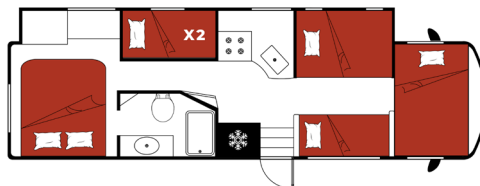

Class A Family Sleeper (AF)

 **DAY**

 **NIGHT**

*The above drawings and floorplans are examples only. Sleeping capacities do not mean like number of adults or full size teenagers can be accommodated comfortably.

The features, bed sizes, and amenities listed are representative and may be changed, added, or deleted without notice. The numerical vehicle lengths are approximate. Specific floor plans or models will vary and cannot be reserved or guaranteed.

Spec Sheet 25.26

Rear bed (l x w)	74 x 70in / 187 x 177cm
Couch/sofa (l x w)	68 x 42in / 172 x 106cm
Dinette (l x w)	64 x 42in / 162 x 106cm
Bunk beds (2) (l x w)	57 x 28in / 144 x 71cm
Pull down (l x w)	75 x 32in / 190 x 81cm

Features:

- Large 6-person sleeper with 6 separate beds
- 2 LED TV, USB and/or Bluetooth
- Rear camera
- Motorized overhead bed
- Large slide out
- Awning
- Large exterior storage

31-34' length