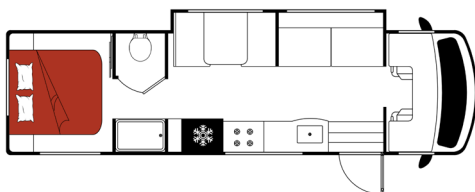

### Class C Family Sleeper (FS)

 **DAY**

 **NIGHT**

\*The above drawings and floorplans are examples only. Sleeping capacities do not mean like number of adults or full size teenagers can be accommodated comfortably.

The features, bed sizes, and amenities listed are representative and may be changed, added, or deleted without notice. The numerical vehicle lengths are approximate. Specific floor plans or models will vary and cannot be reserved or guaranteed.

Spec Sheet 25.26

Cab over bed (l x w)	79 x 51in / 200 x 129cm
Rear bed (l x w)	74 x 60in / 187 x 152cm
Couch/sofa (l x w)	55 x 37in / 139 x 93cm
Dinette (l x w)	65 x 41in / 165 x 104cm

### 30-32' length