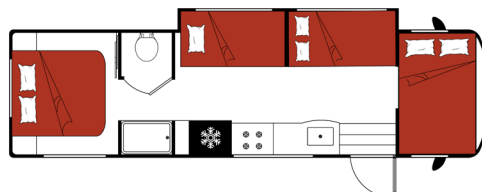

### Class C Family Sleeper (FS)

 **DAY**

 **NIGHT**

\*The above drawings and floorplans are examples only. Sleeping capacities do not mean like number of adults or full size teenagers can be accommodated comfortably.

The features, bed sizes, and amenities listed are representative and may be changed, added, or deleted without notice. The numerical vehicle lengths are approximate. Specific floor plans or models will vary and cannot be reserved or guaranteed.

Spec Sheet 25.26

Cab over bed (l x w)	79 x 51in / 200 x 129cm
Rear bed (l x w)	74 x 60in / 187 x 152cm
Couch/sofa (l x w)	55 x 37in / 139 x 93cm
Dinette (l x w)	65 x 41in / 165 x 104cm

### Features:

- Spacious 7-person sleeper with sofa bed
- Large dinette with child safety tether
- LED TV, USB and/or Bluetooth
- Rear camera
- Awning
- Full kitchen
- Slide out for extra room