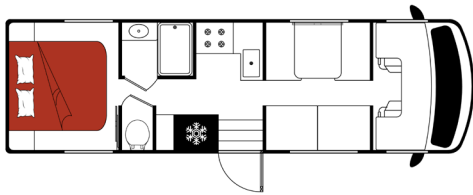

EL MONTE RV®

Vehicle Specifications*

Class C Large (T)

DAY

NIGHT

Features:

- Spacious 6-person sleeper with sofa bed
- Large dinette with child safety tether
- LED TV, USB and/or Bluetooth
- Rear camera
- Awning
- Full kitchen
- Large exterior storage

*The above drawings and floorplans are examples only. Sleeping capacities do not mean like number of adults or full size teenagers can be accommodated comfortably.

The features, bed sizes, and amenities listed are representative and may be changed, added, or deleted without notice. The numerical vehicle lengths are approximate. Specific floor plans or models will vary and cannot be reserved or guaranteed.

Spec Sheet 25.26

Cab over bed (l x w)	80 x 47in / 203 x 119cm
Rear bed (l x w)	74 x 59in / 187 x 150cm
Couch/sofa (l x w)	53 x 39in / 134 x 99cm
Dinette (l x w)	63 x 41in / 160 x 104cm

27-29' length