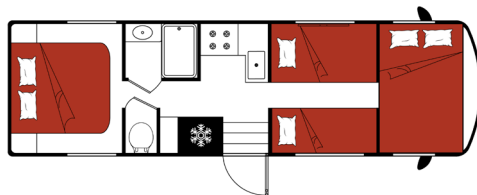

EL MONTE RV®

Vehicle Specifications*

Class C Large (T)

DAY

NIGHT

Features:

- Spacious 6-person sleeper with sofa bed
- Large dinette with child safety tether
- LED TV, USB and/or Bluetooth
- Rear camera
- Awning
- Full kitchen
- Large exterior storage

*The above drawings and floorplans are examples only. Sleeping capacities do not mean like number of adults or full size teenagers can be accommodated comfortably.

The features, bed sizes, and amenities listed are representative and may be changed, added, or deleted without notice. The numerical vehicle lengths are approximate. Specific floor plans or models will vary and cannot be reserved or guaranteed.

Spec Sheet 25.26

Cab over bed (l x w)	80 x 47in / 203 x 119cm
Rear bed (l x w)	74 x 59in / 187 x 150cm
Couch/sofa (l x w)	53 x 39in / 134 x 99cm
Dinette (l x w)	63 x 41in / 160 x 104cm

27-29' length