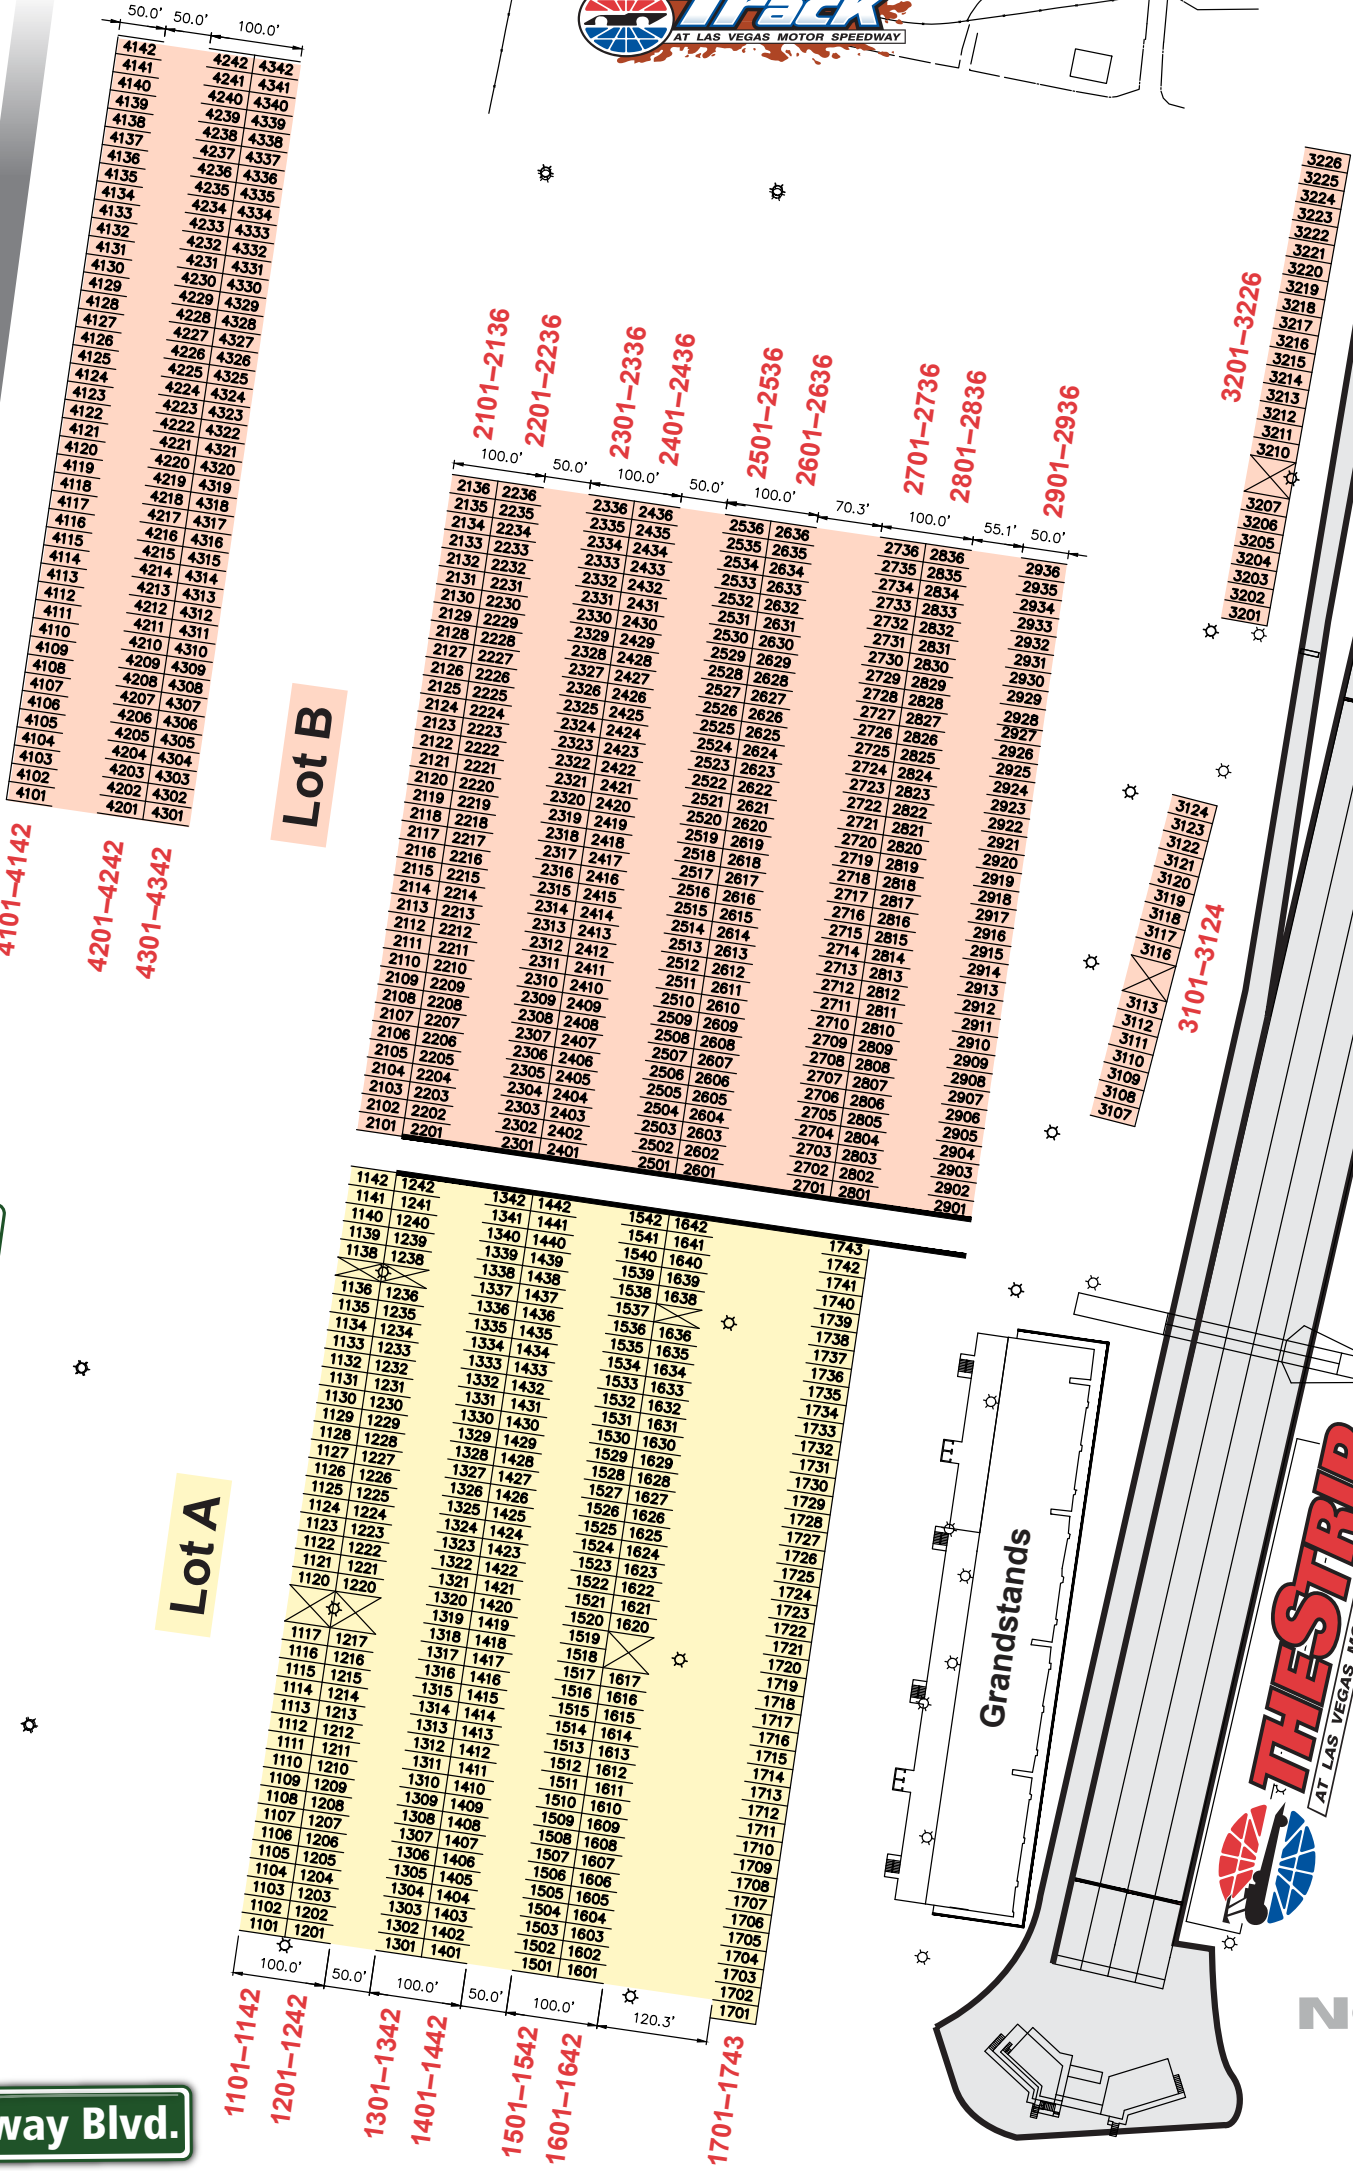

THOR
Go Everywhere. Stay Anywhere.™

Wally Parks Lane

Speedway Blvd.

Lot B

Lot A

Grandstands

NORTH

Speedway

GATE D

GATE E

GATE F

Dale Earnhardt Terrace

Turn 4 Loge Boxes

Grandstands