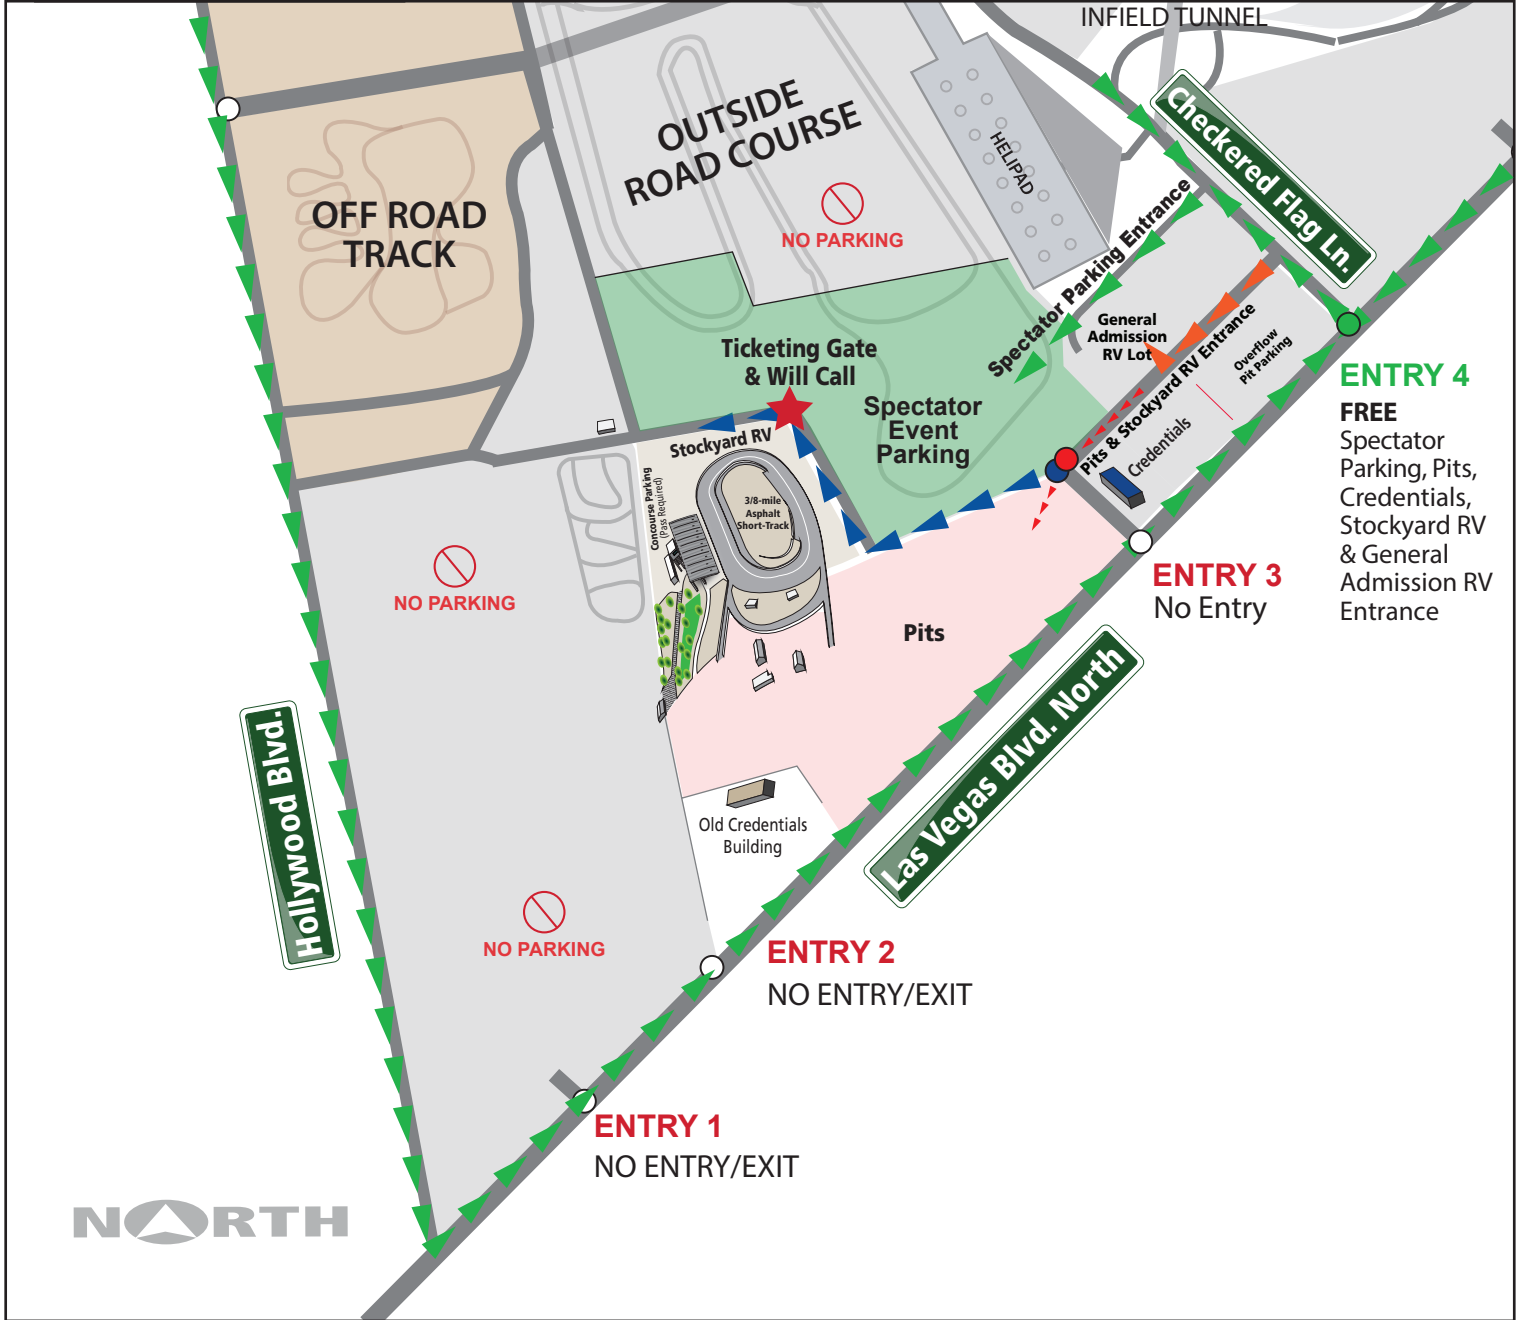

From  **15** Exit **54**

- 
 ADA, VIP, Staff
& Media Entrance
- 
 FREE Spectator
Parking Entrance
- 
 Stockyard
Entrance
- 
 General Admission
RV Lot Entrance
- 
 Pit
Entrance

See instructions on reverse 

Entrance to the Stockyard RV / Pits & General Admission RV:

From Las Vegas Blvd. North:

Turn left at Entry 4. Take the first left and proceed straight to the designated entrance.

From Las Vegas Blvd. South:

Turn right at Entry 4. Take the first left and proceed straight to the designated entrance.

From I-15:

Take Exit 54, Speedway Blvd. and follow the exit ramp to the right. Take an immediate right turn at Hollywood Blvd. Follow Hollywood Blvd. all the way to Las Vegas Blvd. Turn left on to Las Vegas Blvd. and proceed north. Turn left at Entry 4, then take the first left and proceed straight to the designated entrance.

Entrance to Spectator Parking:

From Las Vegas Blvd. North:

Turn left at Entry 4. Take the **second** left and follow the signs to spectator parking.

From I-15:

Take Exit 54, Speedway Blvd. and follow the exit ramp to the right. Continue along Speedway Blvd. and take a right turn at Checkered Flag Lane. Continue past the Speedway Infield Tunnel, take the first right and follow the signs to spectator parking.