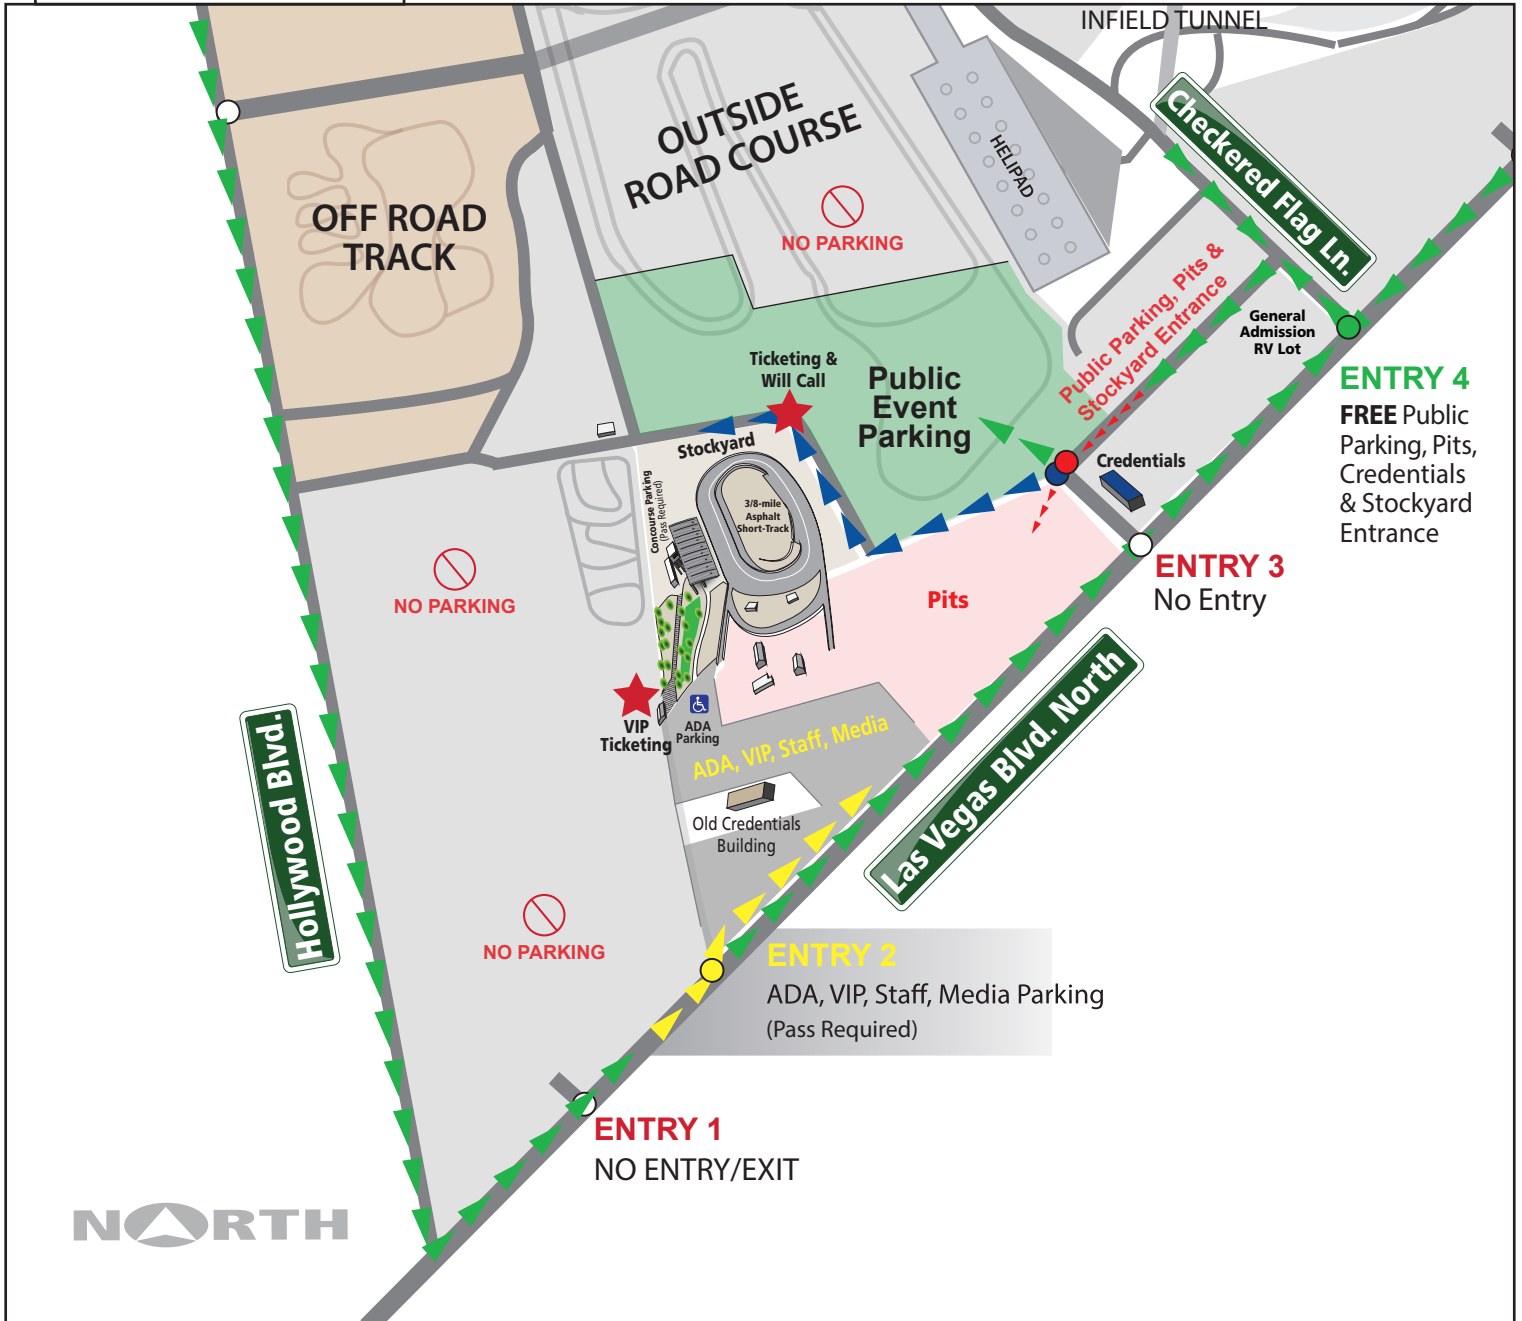

From  **15** Exit **54**

 ADA, VIP, Staff, Media Entrance

 Stockyard Entrance

 FREE Public Parking Entrance

 Pit Entrance

See instructions on reverse 

## Entrance to the Stockyard / Pits:

### From Las Vegas Blvd. North:

Turn left at Entry 4. Take the first left and proceed to the gate to check in.

### From Las Vegas Blvd. South:

Turn right at Entry 4. Take the first left and proceed to the gate to check in.