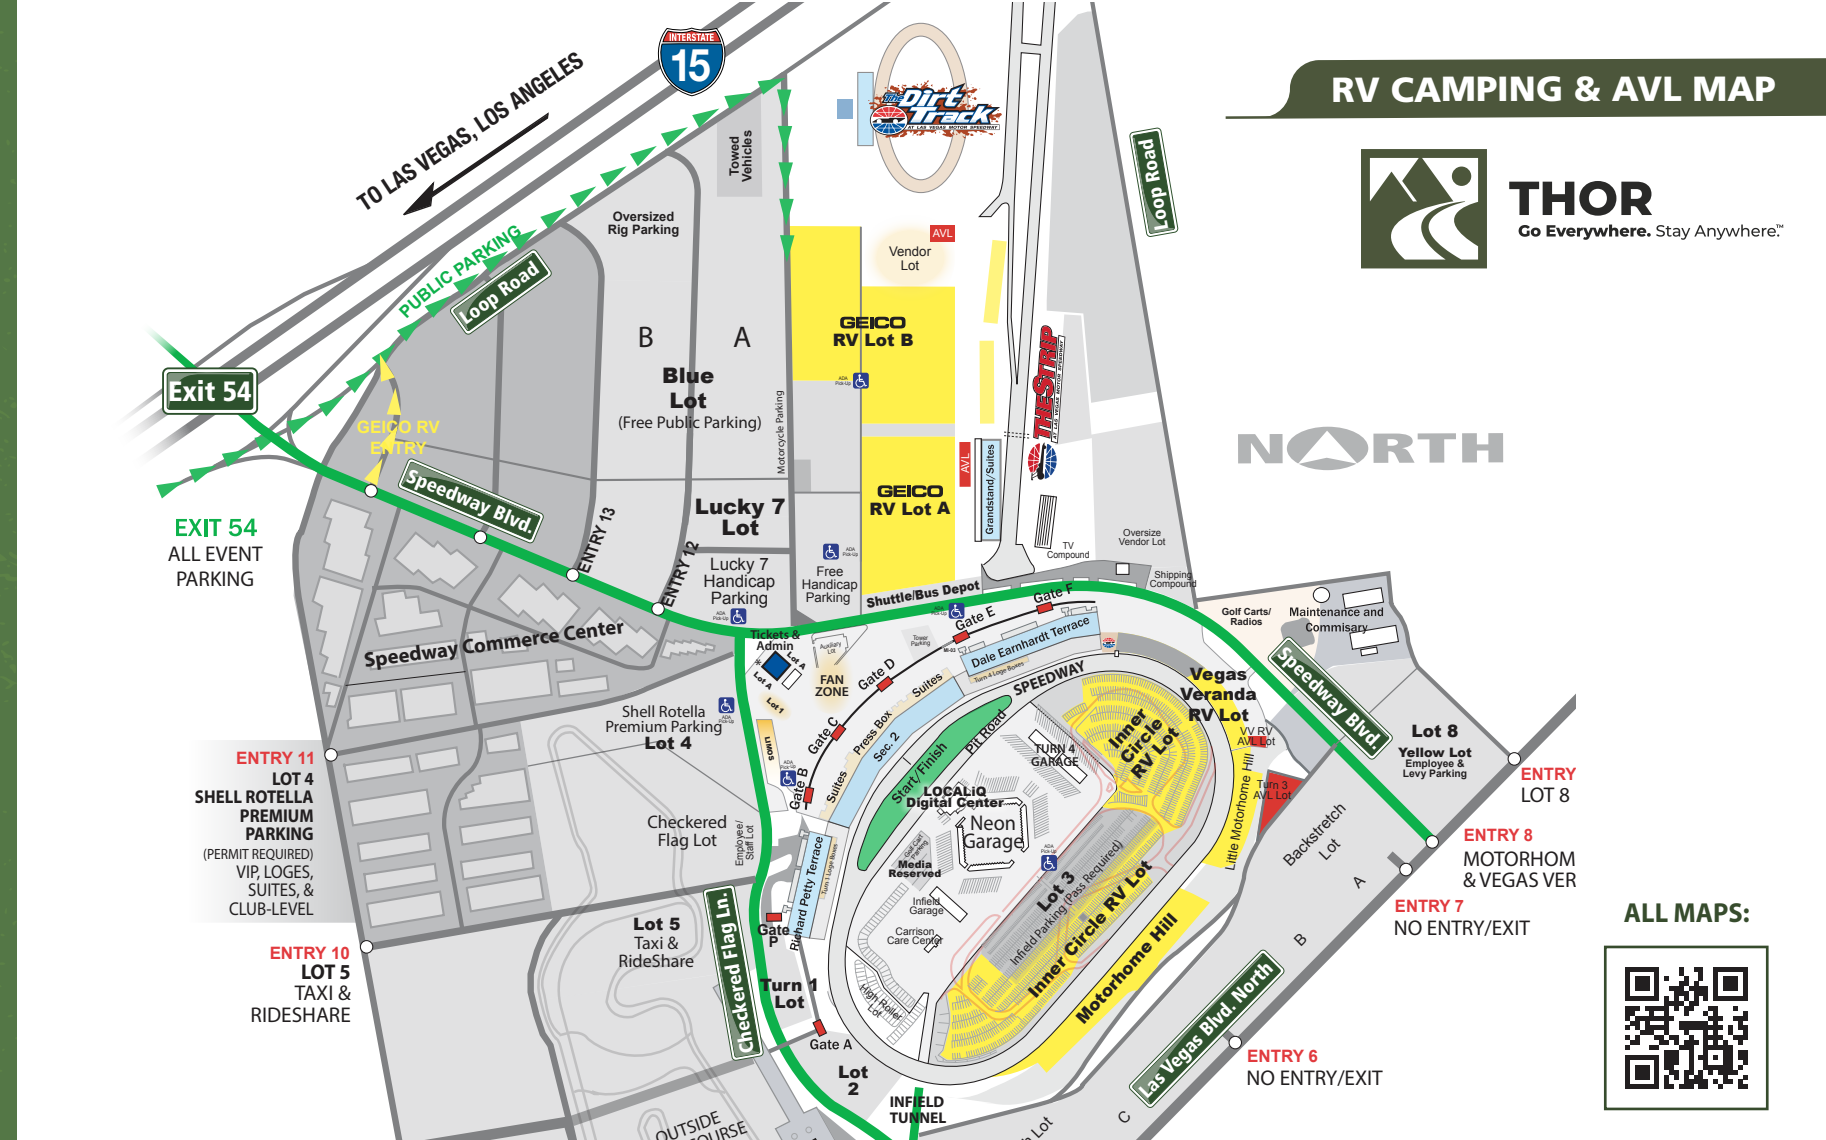

NEED TO KNOW

CAMPER SERVICES

- › Pumping & Porta-John Rental 800.864.5387 (cc) or 702.280.0264 (cash)
- › Water 806.789.8613
- › Propane 702.643.9657
- › RV Washer 909.303.0191
- › Security 702.612.2861

CAMPGROUND POLICIES

QUIET HOURS: Enforced from 11 p.m. – 7 a.m.

FIRES: Fully enclosed UL Listed cooking pits/outdoor fire pits are permitted.
NO OPEN FIRES and/or barrel fires are permitted.

PETS: All pets need to be harnessed, leashed, or tethered when outside of your RV.
Please clean up after your pets.

PARKING: Horseshoe-type parking of RVs is permitted, provided the opening is adjacent to the service road and unblocked.

PROHIBITED ITEMS: Weapons, firearms, open fires, drones, fireworks, sky lanterns, etc.

TRASH AND WASTE: Place bagged trash on the side of the service road early each morning.
No draining of gray water or holding tank. Dumping or leaching of waste from will NOT be tolerated.

UNAUTHORIZED VEHICLES: Golf carts, hover boards, quads, UTVs, SxS, scooters, skateboards, Segways, dirt bikes, motorized furniture or any other similar personal transportation devices are strictly prohibited on LVMS property.

RULES: The Speedway reserves the right to add or change rules without notice.
Any decision interpreting or enforcing these policies is at the discretion of Speedway officials.

PROHIBITED ITEMS

RV CAMPING & AVL MAP

THOR
Go Everywhere. Stay Anywhere.™

NORTH

ALL MAPS:

FAN ASSISTANCE

Call **702-632-8006** or text keyword "LVMS" followed by your message to **69050**. The Fan Assistance Team at Las Vegas Motor Speedway is here for you!

SPEEDWAY CHILDREN'S CHARITIES

Since its inception in 1999, Speedway Children's Charities has granted more than $5 million to local children's causes throughout Southern Nevada.

NASCAR
WEEKEND
CHARITY
EVENTS: